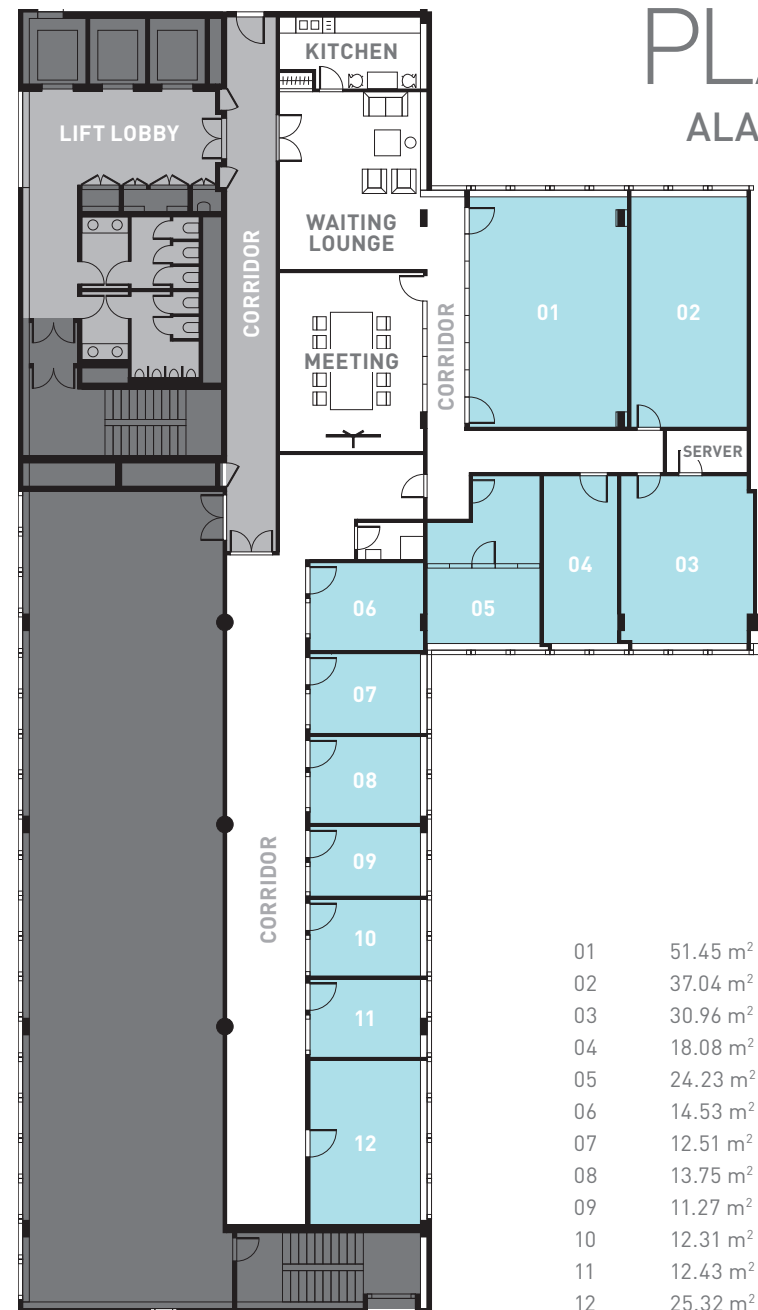

# FLOOR PLAN

ALAPRAJZ

01	51.45 m <sup>2</sup>
02	37.04 m <sup>2</sup>
03	30.96 m <sup>2</sup>
04	18.08 m <sup>2</sup>
05	24.23 m <sup>2</sup>
06	14.53 m <sup>2</sup>
07	12.51 m <sup>2</sup>
08	13.75 m <sup>2</sup>
09	11.27 m <sup>2</sup>
10	12.31 m <sup>2</sup>
11	12.43 m <sup>2</sup>
12	25.32 m <sup>2</sup>

## THE PACKAGE INCLUDES

- ◆ Office rental fee
- ◆ Service charge
- ◆ Use of common lounge area
- ◆ Use of kitchen
- ◆ Meeting room usage for 20 people
- ◆ Magnetic card access system